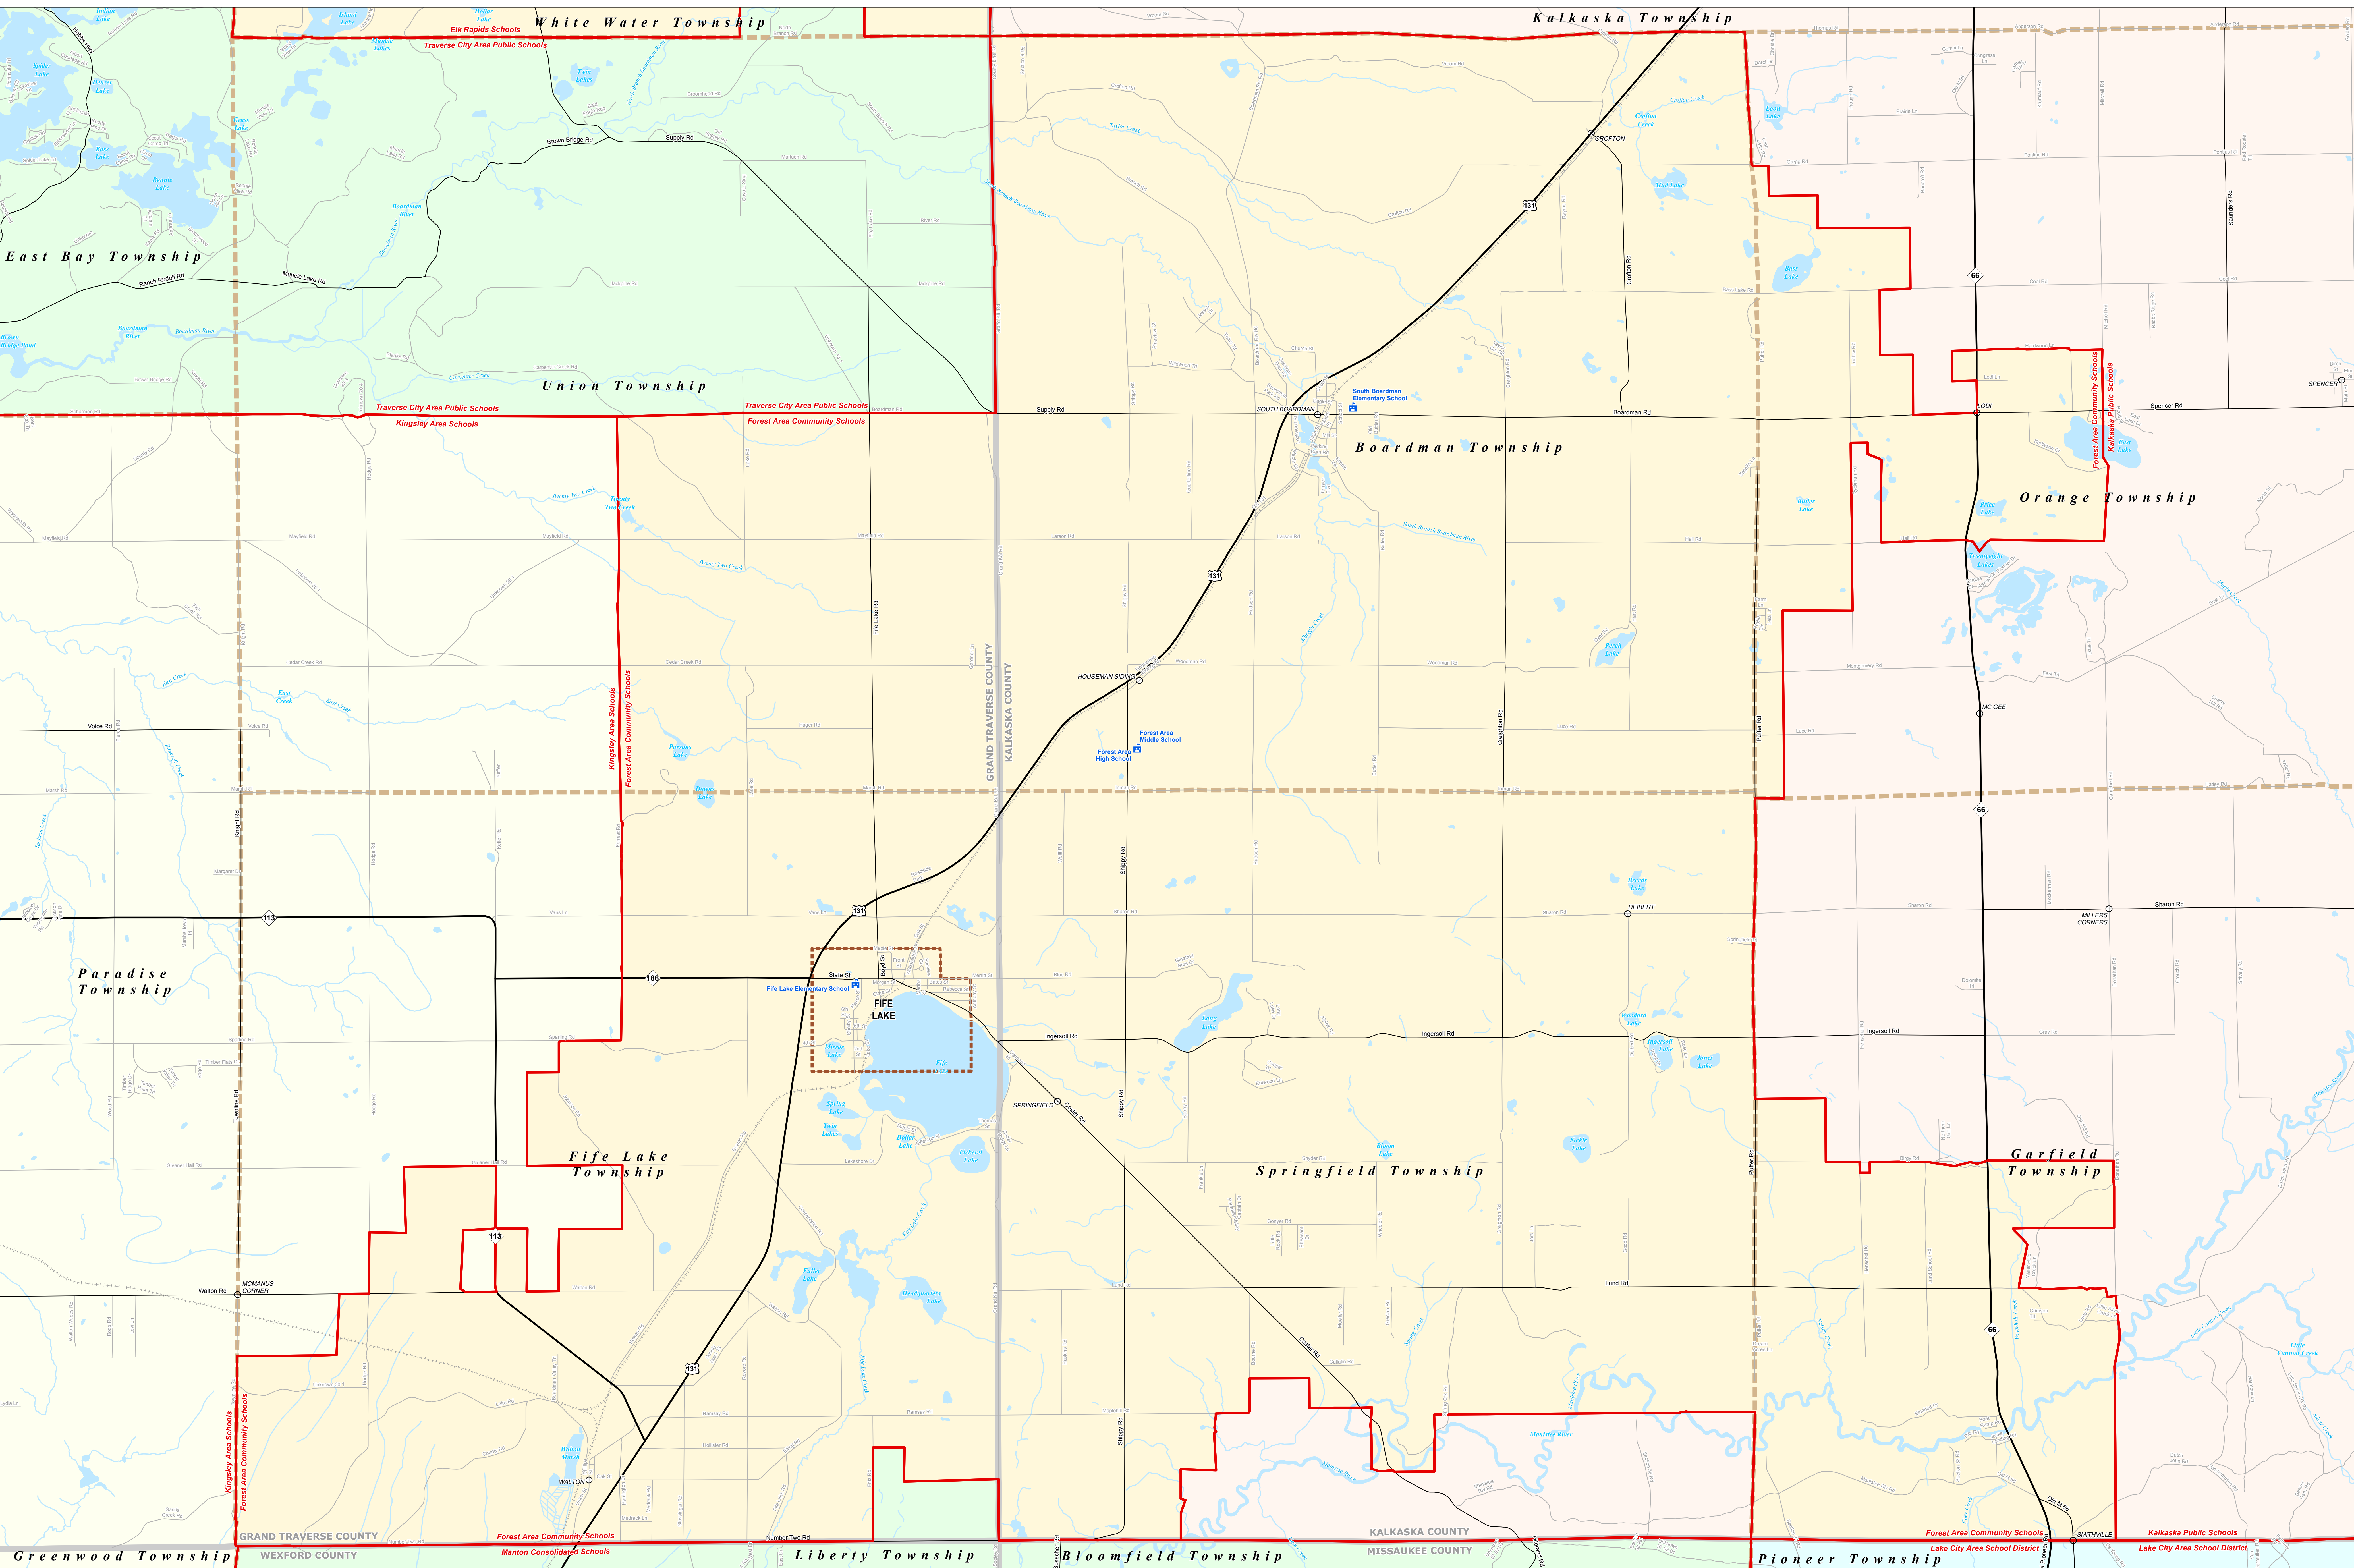

FOREST AREA COMMUNITY SCHOOLS

Traverse Bay Area ISD

0 0.25 0.5 1 Miles

All information presented in this publication is in the public domain and may be reproduced, reprinted, and redistributed as desired.

Legend	
	School District
	County
	City
	Township
	Village
	Census Designated Place
	Unincorporated Place
	School
	Freeway
	Highway
	Primary Road
	Local Road
	Railroad
	Water Feature
	River, Stream, or Drain